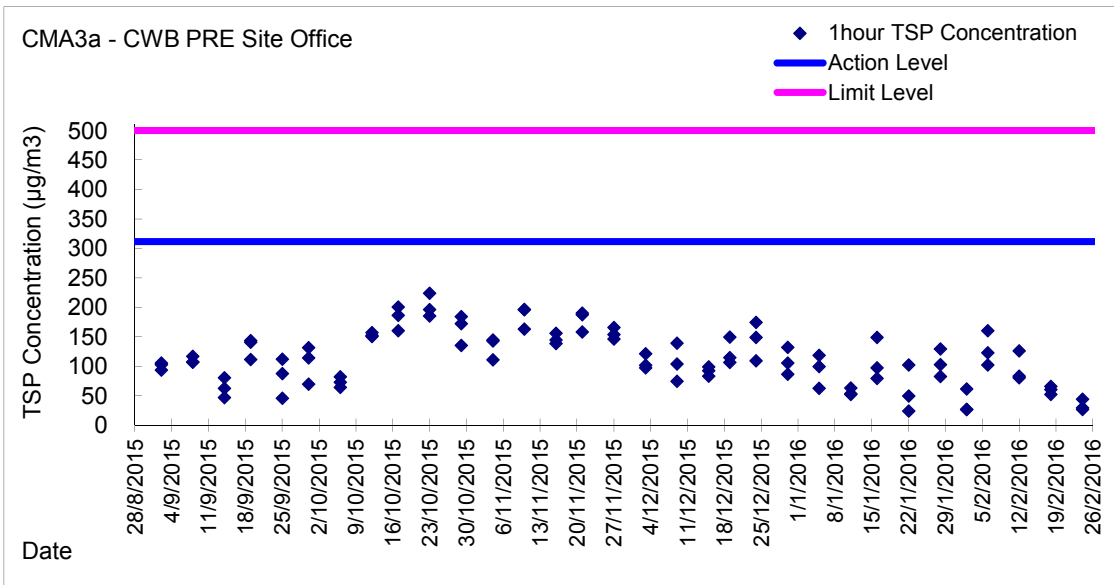

Graphic Presentation of 1 hour TSP Result

Graphic Presentation of 1 hour TSP Result

Graphic Presentation of 24 hour TSP Result

Graphic Presentation of 24 hour TSP Result