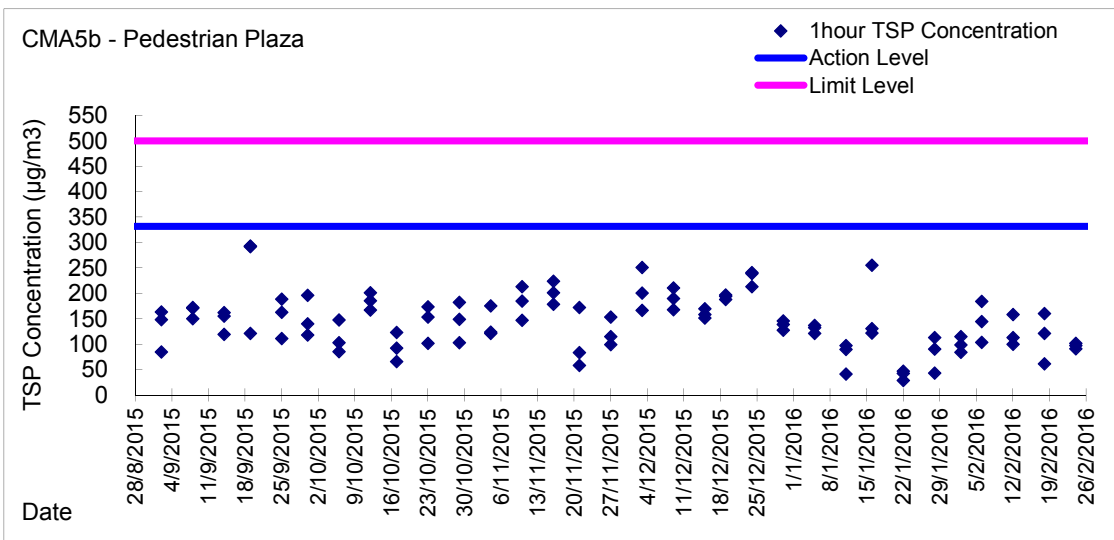

Graphic Presentation of 1 hour TSP Result

Graphic Presentation of 1 hour TSP Result

Graphic Presentation of 24 hour TSP Result

Graphic Presentation of 24 hour TSP Result