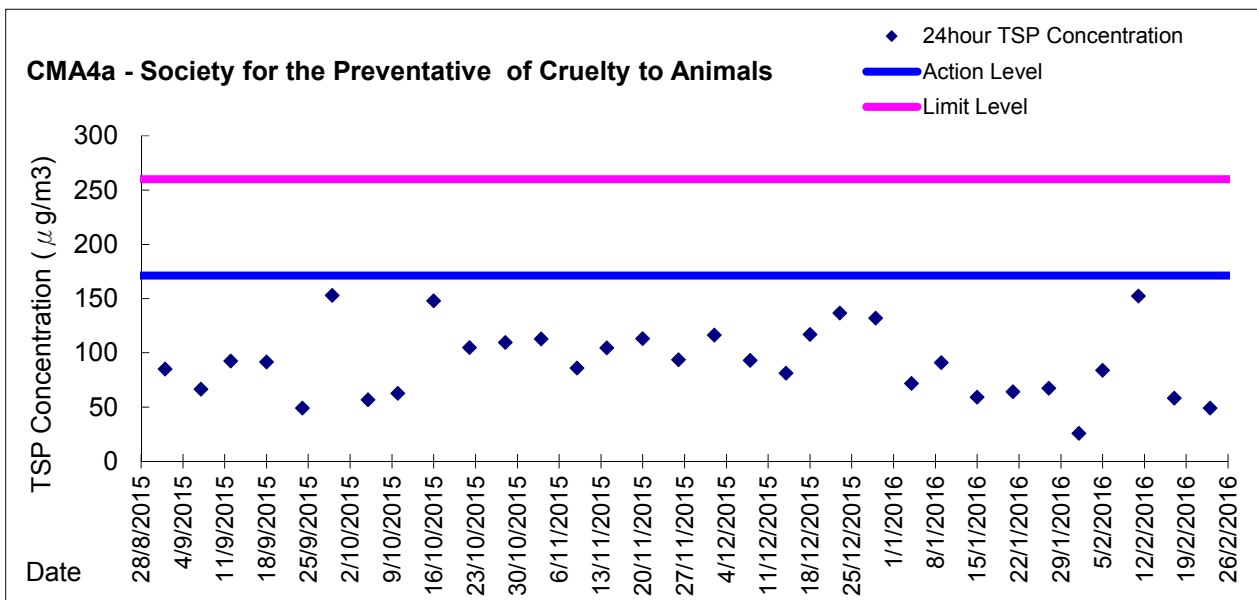

Graphic Presentation of 1 hour TSP Result

Graphic Presentation of 1 hour TSP Result

Graphic Presentation of 24 hour TSP Result

Graphic Presentation of 24 hour TSP Result