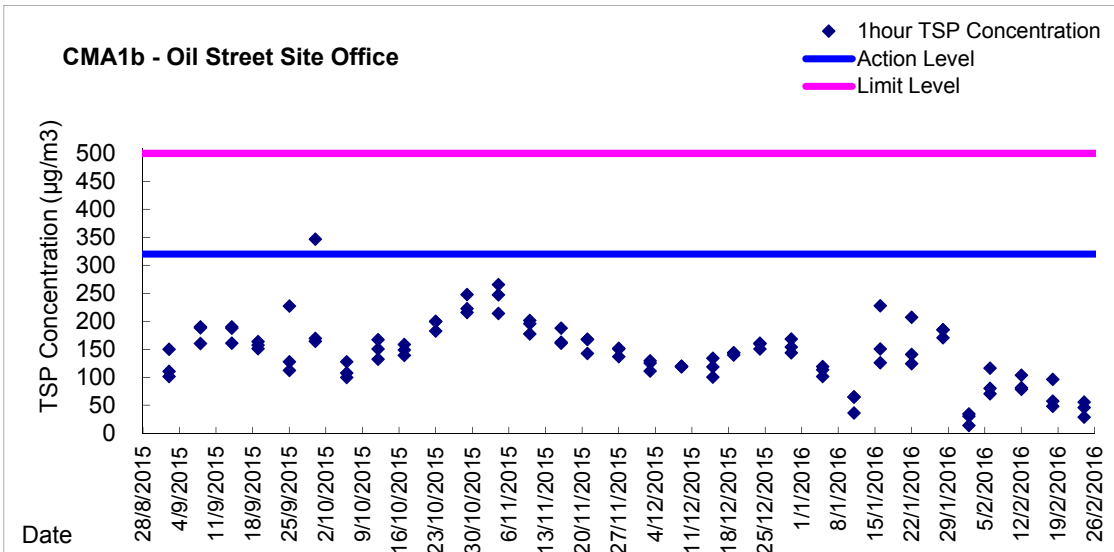

Graphic Presentation of 1 hour TSP Result

Graphic Presentation of 1 hour TSP Result

Graphic Presentation of 24 hour TSP Result

Graphic Presentation of 24 hour TSP Result