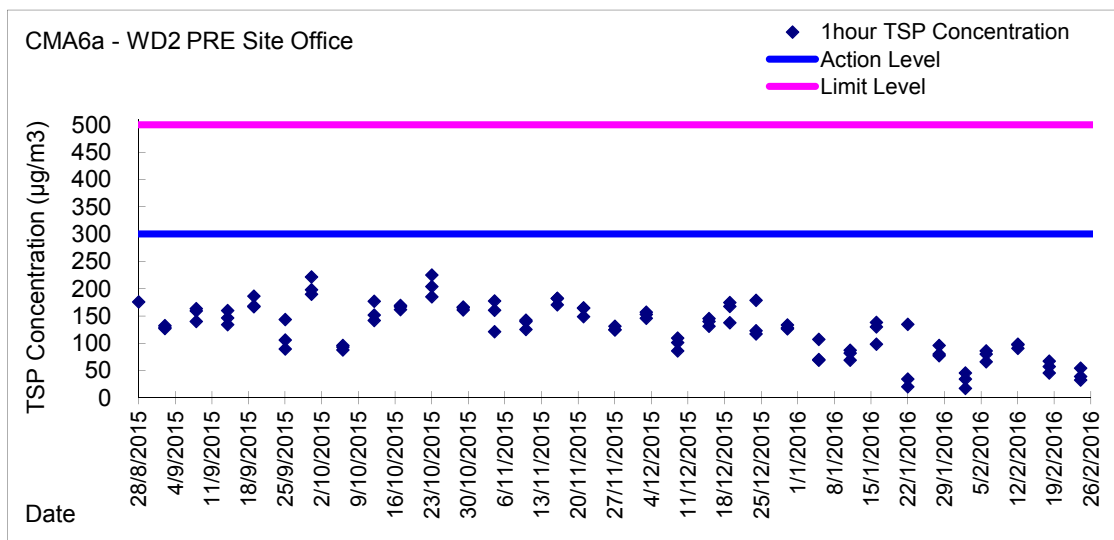

Graphic Presentation of 1 hour TSP Result

Graphic Presentation of 1 hour TSP Result

Graphic Presentation of 24 hour TSP Result

Graphic Presentation of 24 hour TSP Result