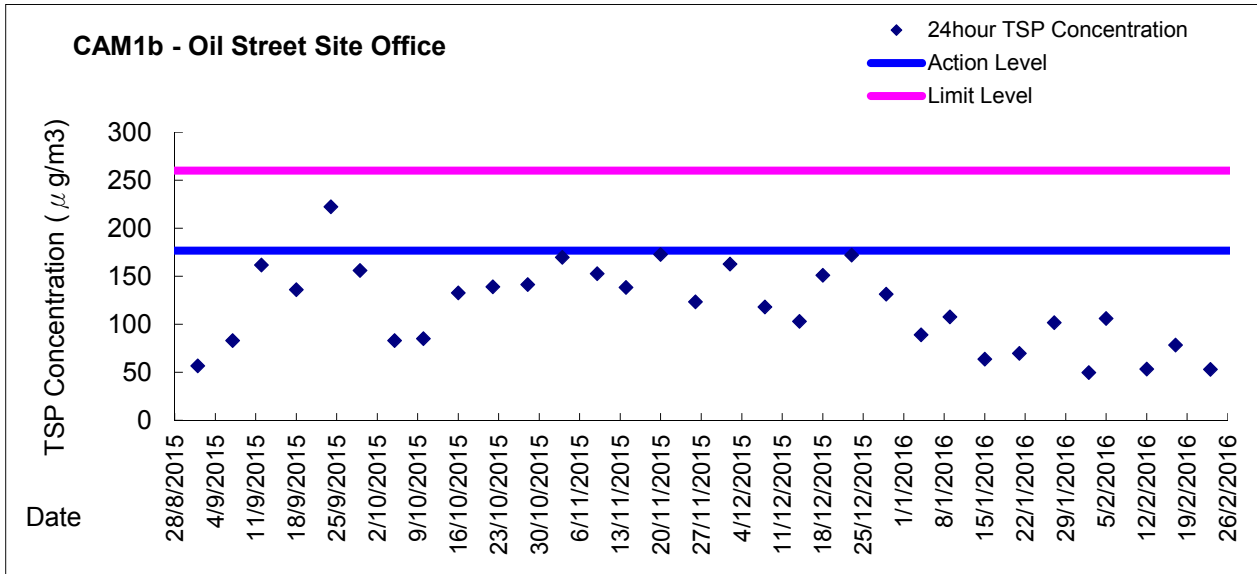

Graphic Presentation of 1 hour TSP Result

Graphic Presentation of 1 hour TSP Result

Graphic Presentation of 24 hour TSP Result

Graphic Presentation of 24 hour TSP Result