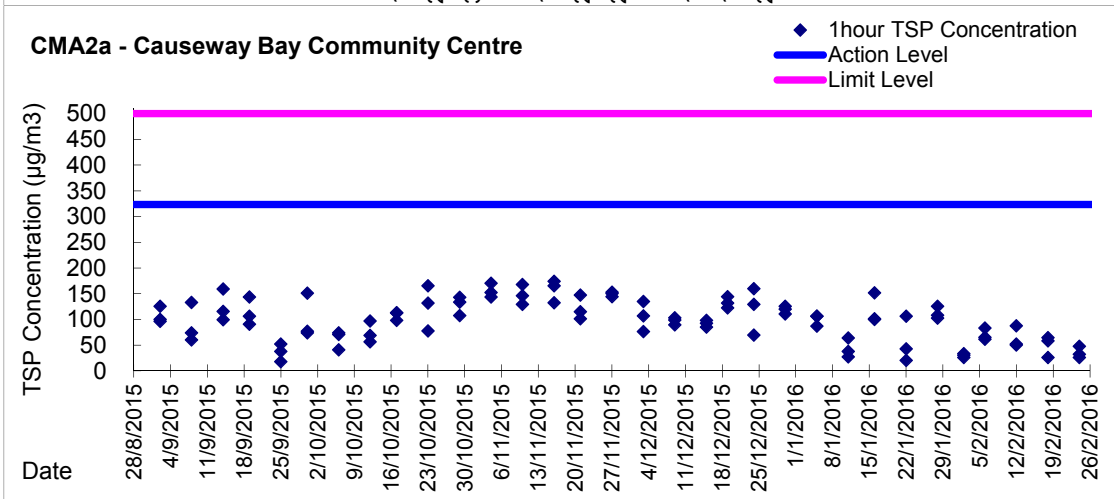

Graphic Presentation of 1 hour TSP Result

Graphic Presentation of 1 hour TSP Result

Graphic Presentation of 24 hour TSP Result

Graphic Presentation of 24 hour TSP Result