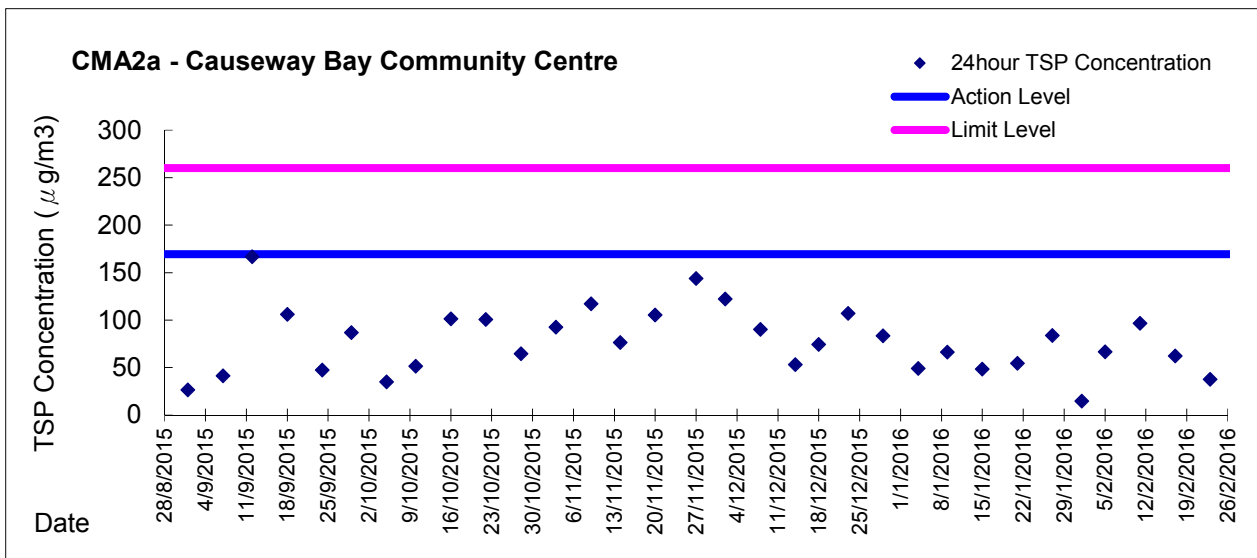

Graphic Presentation of 1 hour TSP Result

Graphic Presentation of 1 hour TSP Result

Graphic Presentation of 24 hour TSP Result

Graphic Presentation of 24 hour TSP Result