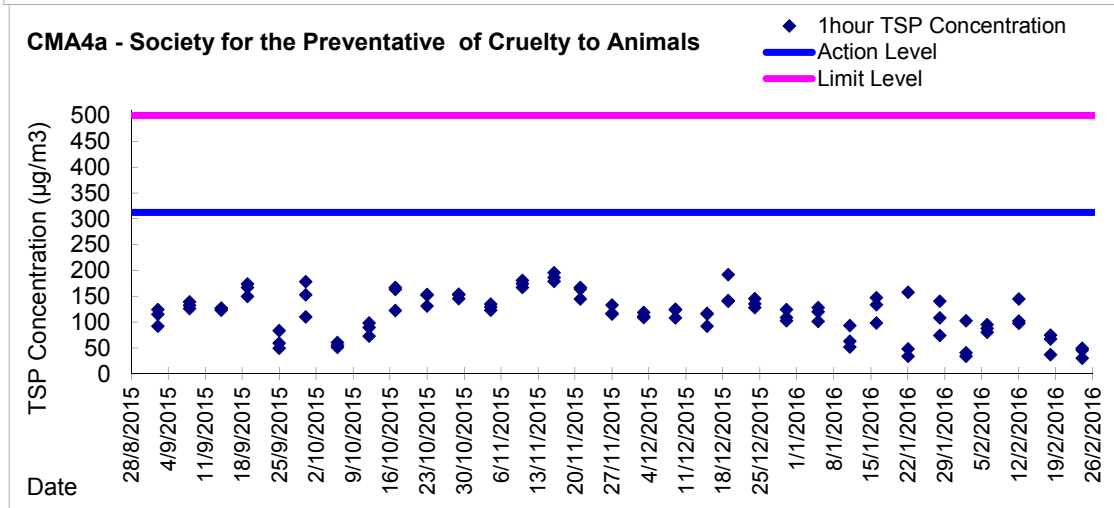

Graphic Presentation of 1 hour TSP Result

Graphic Presentation of 1 hour TSP Result

Graphic Presentation of 24 hour TSP Result

Graphic Presentation of 24 hour TSP Result